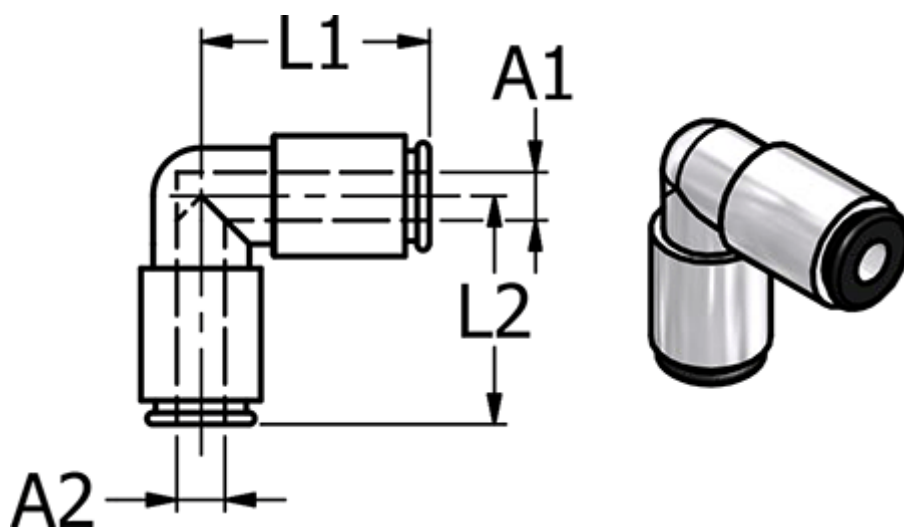

Article number: 586748006

Description: Push-in fitting 748.006, Ø6 /Ø6
Elbow connector

Measures

Ext. hose diameter A1 = 6

Ext. hose diameter A2 = 6

L1 = 19

L2 = 19